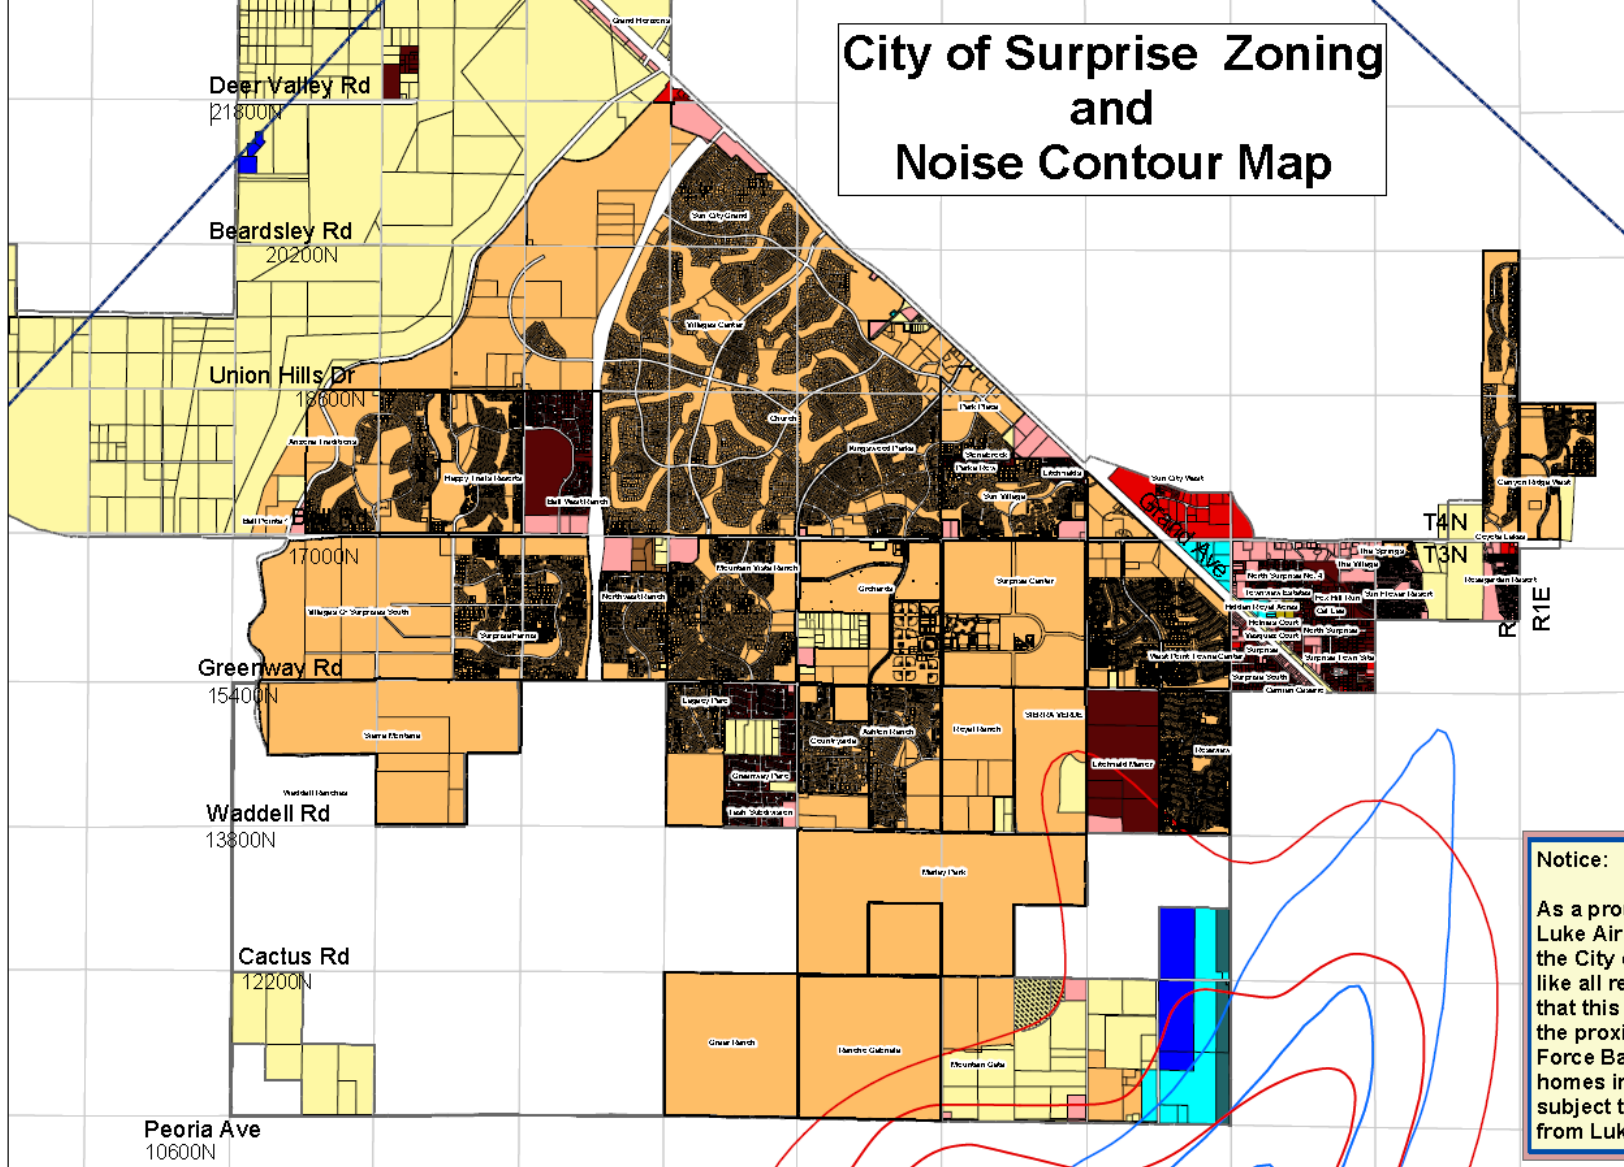

City of Surprise Zoning and Noise Contour Map

Surprise Zoning Classification

	R1-43		BP
	R1-18		I-1
	R1-8		I-2
	R1-5		I-3
	R-2		P AD
	R-3		AR
	C-1		F-1
	C-2		F-2
	C-3		GU

1988 Noise Contours
 1995 Luke A.F.B. Noise Contours
 Cities Boundary

Notice:
 As a proud neighbor of Luke Air Force Base, the City of Surprise would like all residents to know that this community is in the proximity of Luke Air Force Base, therefore all homes in this area are subject to military overflights from Luke Air Force Base

This map is required for any real estate transaction to a property located west of the Loop 101. Furthermore, it is understood that Luke Air Force Base is not restricted to this proximity as a fly over zone.